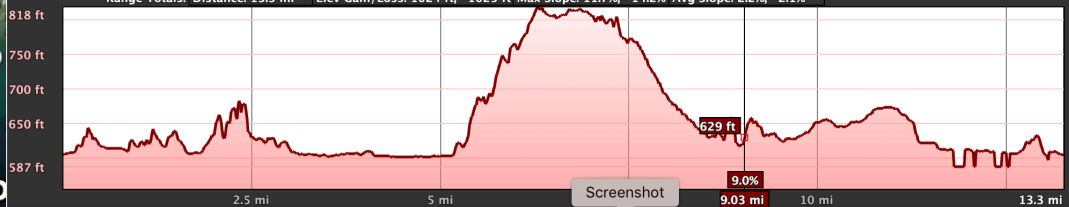

Mather Lodge  
Aid Station  
9.3 Miles

Trout Bay

Trout Bay  
Aid Station  
4.1 Miles

Highlands  
Aid Station  
7.1 Miles

# La Demi Grand Half Marathon Trail Run Map

Start & Finish  
Williams Landing

Image ©  
Imagery D

Graph: Min, Avg, Max Elevation: 587, 654, 818 ft  
Range Totals: Distance: 13.3 mi Elev Gain/Loss: 1024 ft, -1025 ft Max Slope: 11.7%, -14.2% Avg Slope: 2.2%, -2.1%